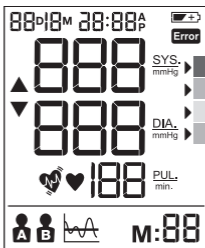

Braun ExactFit™ 5 Connect BUA6350EU

Certain trademarks used under license from The Procter & Gamble Company or its affiliates.

The Bluetooth® word mark and logos are registered trademarks owned by Bluetooth SIG, Inc., and any use of such marks is under licence.

App Store is a service mark of Apple Inc., registered in the U.S. and other countries.

Google Play and the Google Play logo are trademarks of Google Inc.

© 2020, All rights reserved.

www.BraunHealthCare.com

Kaz Europe Sàrl
A Helen of Troy Company
Place Chauderon 18
CH-1003 Lausanne
Switzerland

REF BUA6350EU

P/N A003372R1
30JUN20