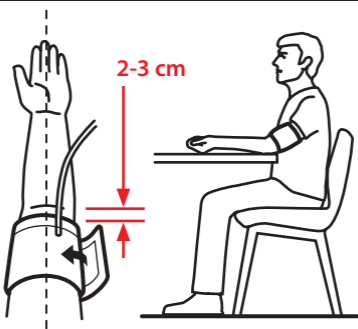

BRAUN

ExactFit™ 5 Connect BUA6350EU Quick start guide

Please keep with unit / съхранявайте заедно с апарата / uchovávejte u přístroje / Bitte zusammen mit dem Gerät aufbewahren / skal opbevares med enheden / Rogamos lo guarde con la unidad / säilytä laitteen yhteydessä / veuillez le conserver avec l'unité / Παρακαλούμε ακολουθήστε τις οδηγίες της συσκευής / molimo čuvajte uz uređaj / kérjük, tartsa a termék mellett / Conservare con l'unità / bewaar met eenheid / skal opbevares sammen med enheden / przechowywać razem z urządzeniem / por favor mantenha com a unidade / الرجاء الاحتفاظ بها مع الوحدة / Förvara instruktionerna tillsammans med blodtrycksmätaren / hranite skupaj z aparatom / Prosím, uchovajte spolu s prístrojom / Lütten ürünle birlikte bulundurun