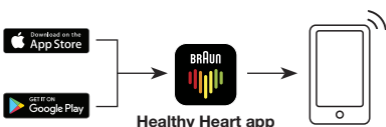

1 Download the app

2 Select your device

3 Make sure the device is on

Select user A or B

4 Press + Hold

Flashing

5 Steady

Connected